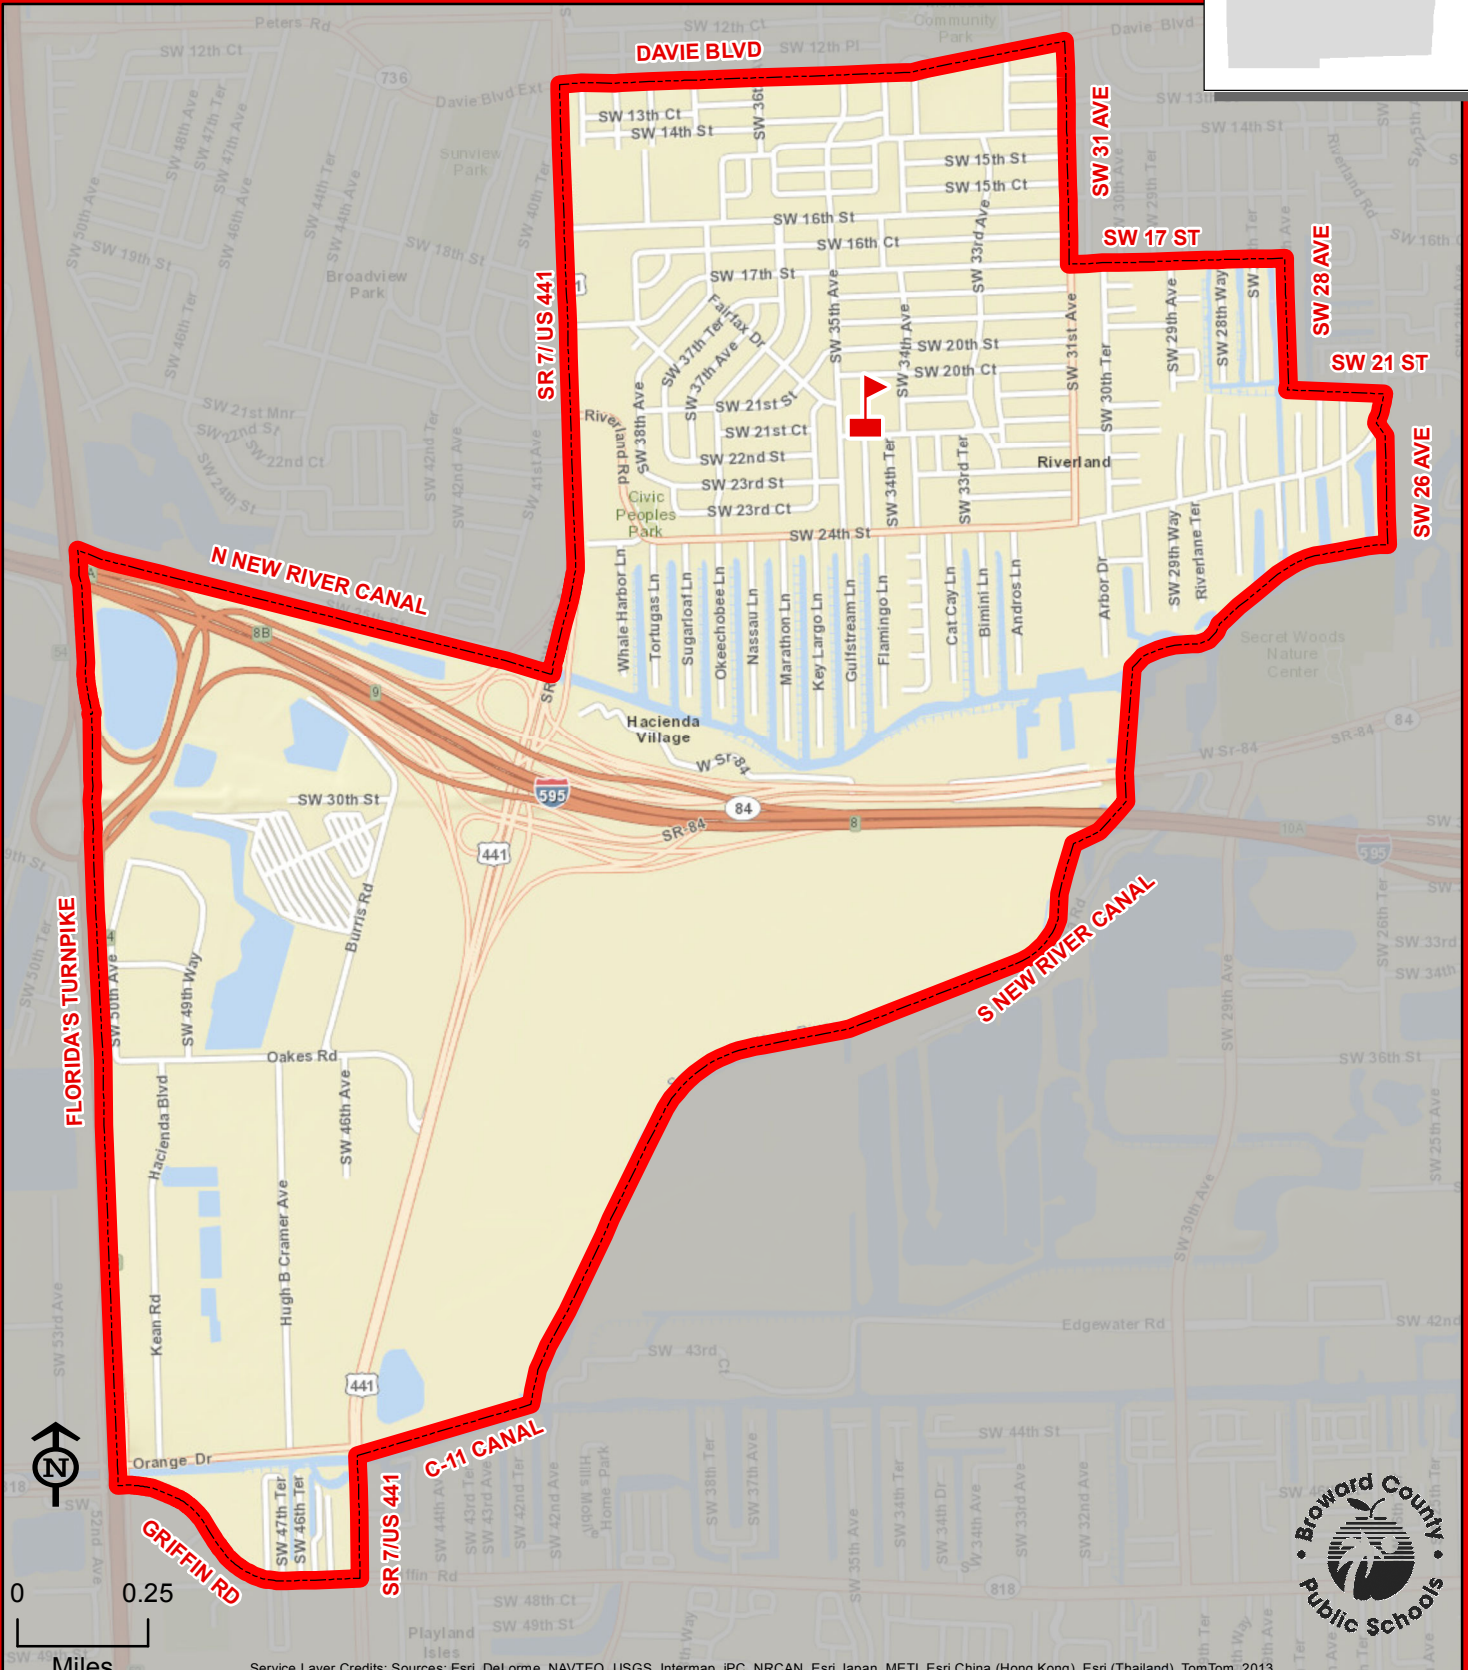

FOSTER, STEPHEN ELEMENTARY SCHOOL

3471 SW 22 STREET
FORT LAUDERDALE, FLORIDA 33312
754-323-5750

FOSTER, STEPHEN

Service Layer Credits: Sources: Esri, DeLorme, NAVTEQ, USGS, Intermap, iPC, NRCAN, Esri Japan, METI, Esri China (Hong Kong), Esri (Thailand), TomTom, 2013

THIS MAP IS FOR CONCEPTUAL PURPOSES ONLY AND SHOULD NOT BE USED FOR LEGAL BOUNDARY DETERMINATIONS